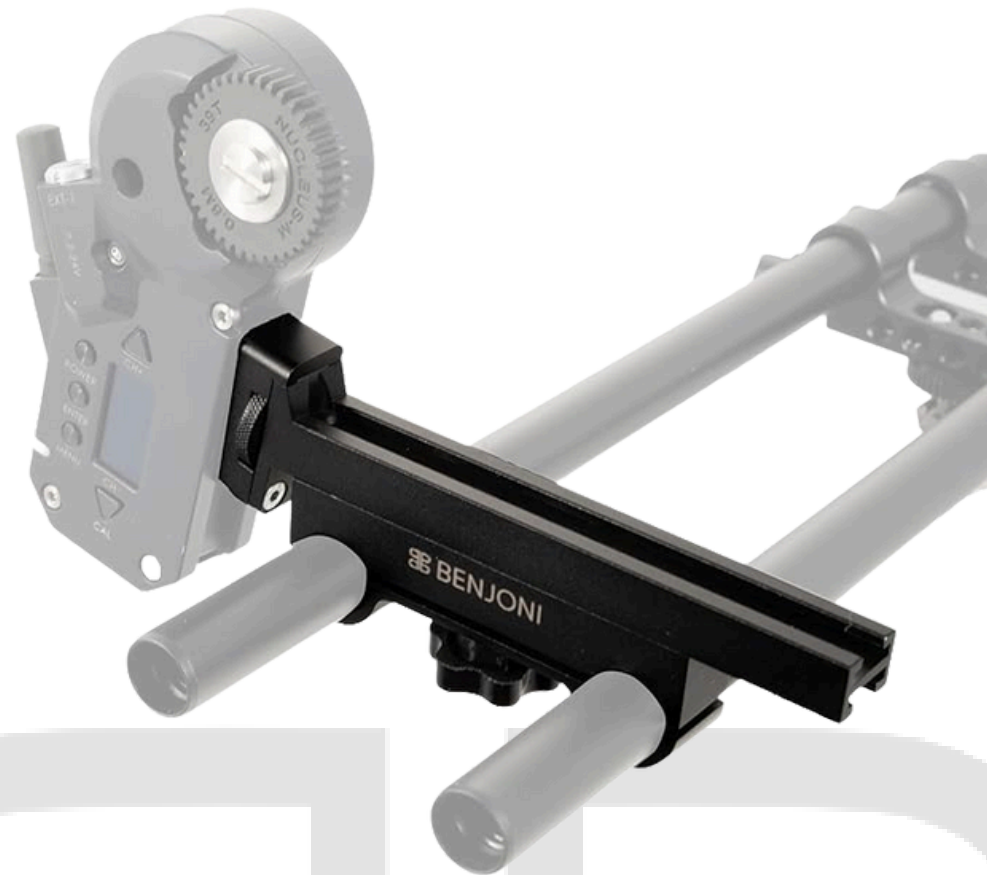

BB BENJONI

FOCUS ON PRECISION. PERFORM WITH CONFIDENCE.

MADE TO FIT

EASY RE-USE

ROBUST YET PRECISE

FOR NUCLEUS M

BUY NOW

BENJONI N-M

99,00 €

WWW.BENJONI.COM

BENJONI

FOCUS ON PRECISION. PERFORM WITH CONFIDENCE.

BENJONI N-M DUAL-ROD FOCUS MOTOR MOUNT 15 MM

MADE TO FIT

EASY RE-USE

ROBUST YET PRECISE

FOR NUCLEUS M

99,00 €

BUY NOW

WWW.BENJONI.COM

BB BENJONI

FOCUS ON PRECISION. PERFORM WITH CONFIDENCE.

BENJONI N-M

DUAL-ROD FOCUS
MOTOR MOUNT 15 MM

FOCUS ON PRECISION. PERFORM WITH CONFIDENCE.

A-CLM FOR ARRI CLM 4

Dual-rod mount engineered for ARRI CLM 4.

By **eliminating micro-shifts**, it delivers **smoother pulls, faster setups**, and **motion-proof stability** on gimbals, steadicam and car rigs.