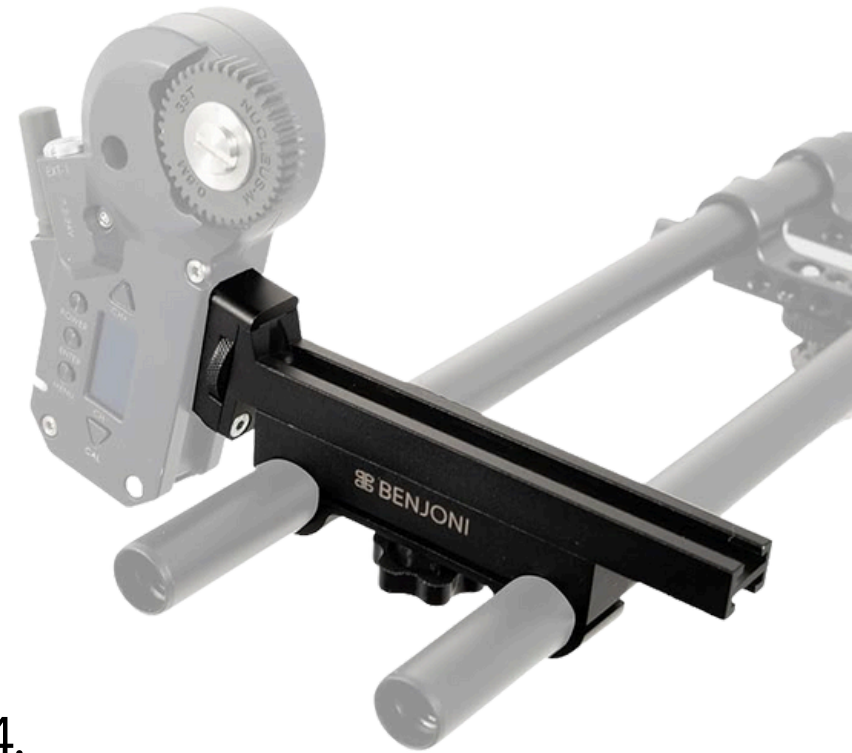

BB BENJONI

FOCUS ON PRECISION. PERFORM WITH CONFIDENCE.

A-CLM FOR ARRI CLM 4

Dual-rod mount engineered for ARRI CLM 4.
By **eliminating micro-shifts**, it delivers
smoother pulls, faster setups, and
motion-proof stability on gimbals, steadicam
and car rigs.

Why BENJONI?

- BB MADE TO FIT
- BB ROBUST YET PRECISE
- BB EASY RE-USE
- BB FOR ARRI CLM 4

BUY NOW

99,00 €

WWW.BENJONI.COM