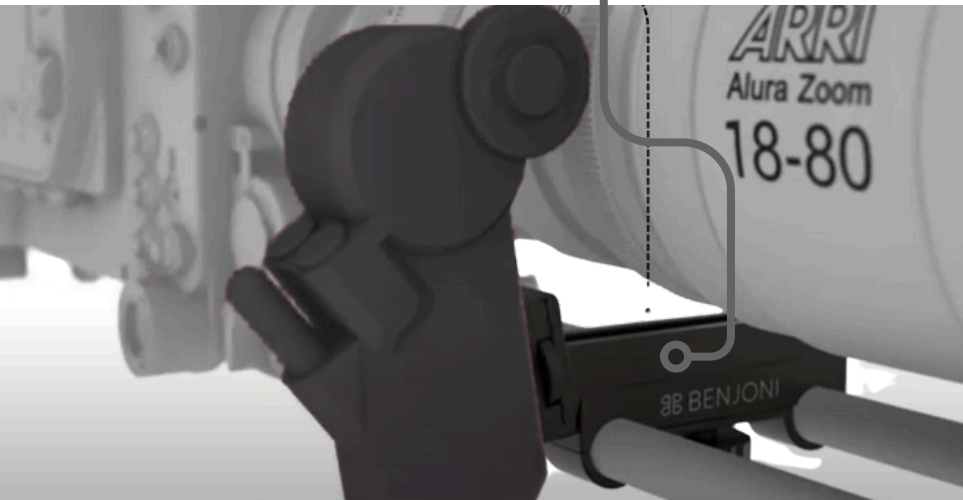

BB BENJONI

FOCUS ON PRECISION. PERFORM WITH CONFIDENCE.

BENJONI A-CLM

BB MADE TO FIT

BB ROBUST YET PRECISE

BB EASY RE-USE

BB FOR ARRI CLM 4

Prevenets detachment
of focus motor

BUY NOW

99,00 €

WWW.BENJONI.COM